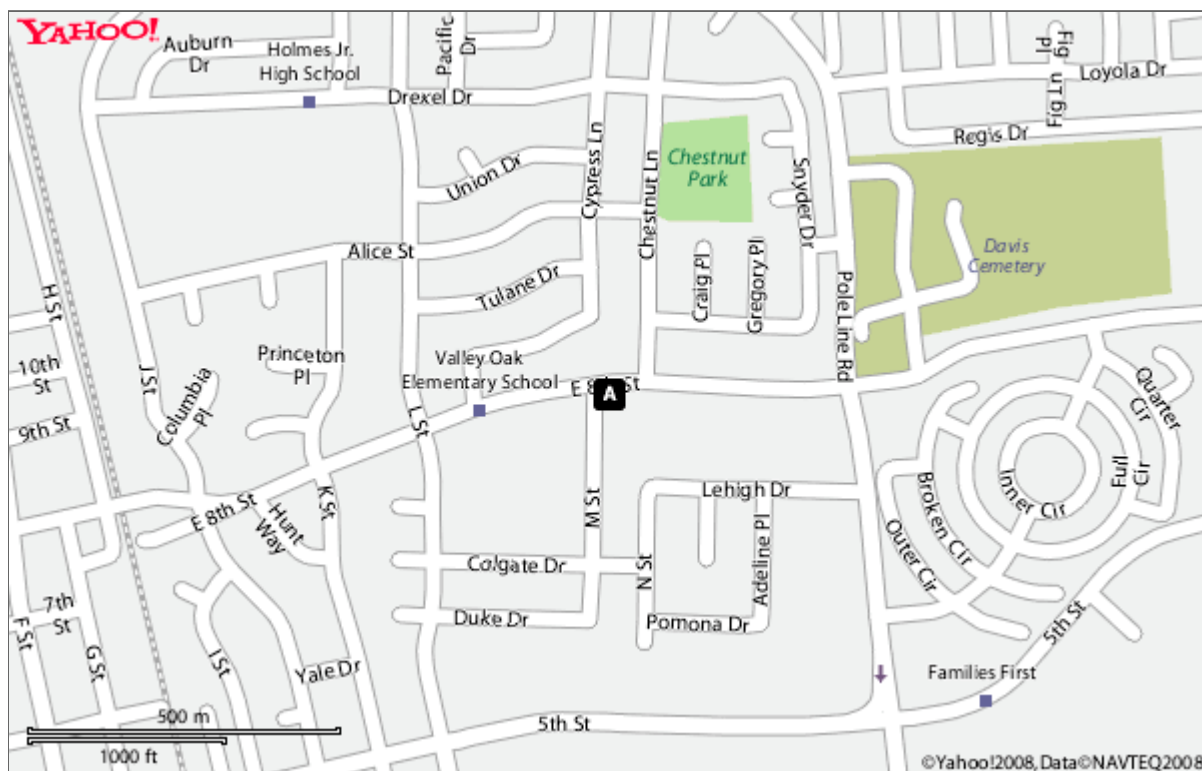

Symposium Restaurant & Pizza House (530) 756-3850 ★★★★★

Yahoo! Maps - 1620 E 8th St, Davis, CA 95616-2407

When using any driving directions or map, it's a good idea to do a reality check and make sure the road still exists, watch out for construction, and follow all traffic safety precautions. This is only to be used as an aid in planning.